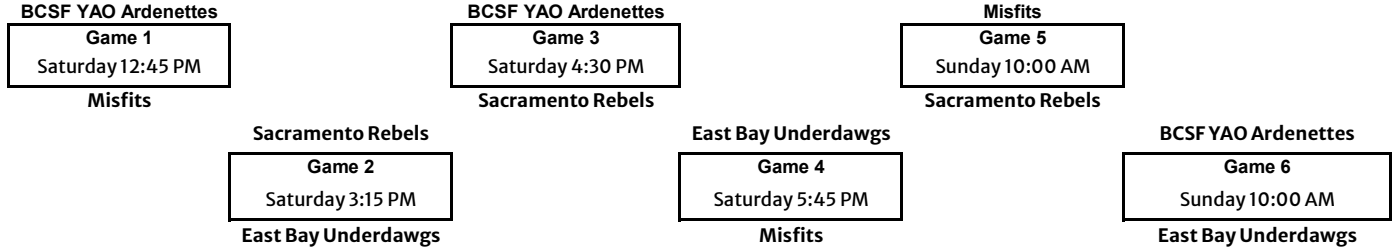

41st Annual BCSF YAO Invitational Basketball Tournament

6th Grade Girls Division

City College of San Francisco - Wellness Center - 50 Frida Kahlo Way, San Francisco, CA 94112

TEAM RESULTS									
	Team	Wins	Losses	Quarters Won	Head to Head (Win/Loss)				Standings
					Ardenettes	Misfits	Rebels	Underdaws	
	BCSF YAO Ardenettes								
	Misfits								
	Sacramento Rebels								
	East Bay Underdaws								

STANDINGS DETERMINED BY:

- I. Best Win-Loss record (3-0) to determine first seed.
- II. Rules for a team tiebreaker (only to be used in the event 2 teams finish with the same record:
 - a) Tiebreaker #1 - Quarters won (NOT including any overtime) will determine a winner. Team with the most quarters won will settle the tiebreaker.
 - b) Tiebreaker #2 - If two teams are still tied at same number of quarters won, the head-to-head result between the two remaining teams will determine the higher seeding.

** If this does not resolve the ties, a coin flip will be used to determine final seeding.*

Saturday, April 6, 2024

		<u>HOME</u>	vs	<u>VISITOR</u>
Game 1 (Court 2)	12:45 PM	BCSF YAO Ardenettes		Misfits
Game 2 (Court 2)	3:15 PM	Sacramento Rebels		East Bay Underdaws
Game 3 (Court 2)	4:30 PM	BCSF YAO Ardenettes		Sacramento Rebels
Game 4 (Court 2)	5:45 PM	East Bay Underdaws		Misfits