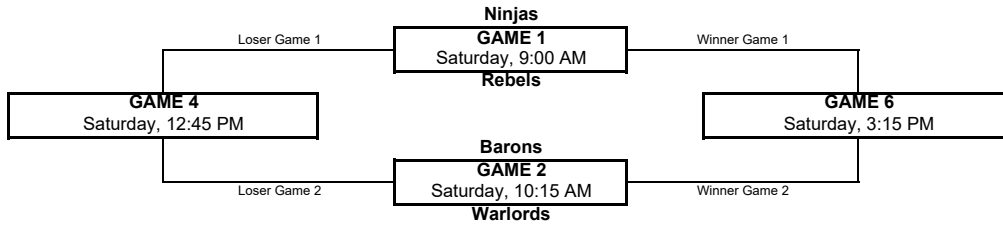

41st Annual BCSF YAO Invitational Basketball Tournament

12th Grade Girls Division

Terra Nova High School - 1450 Terra Nova Blvd., Pacifica, CA 94044

BRACKET TEAMS

POOL TEAMS

| |
|---------------|
| POOL A |
| Ardenettes |
| Y30 B |
| Zebraettes |

| |
|-------------------|
| Ardenettes |
| Game 3 |
| Saturday 11:30 AM |
| Y30B |

| |
|-------------------|
| Zebraettes |
| Game 5 |
| Saturday 2:00 PM |
| Y30 B |

| |
|-------------------|
| Ardenettes |
| Game 7 |
| Saturday 4:30 PM |
| Zebraettes |

- a) Tiebreaker #1 - Quarters won (NOT including any overtime) will determine a winner. Team with the most quarters won will settle the tiebreaker.
- b) Tiebreaker #2 - If two teams are still tied at same number of quarters won, the head-to-head result between the two remaining teams will determine the higher seeding.
- c) Tiebreaker #3 - If three teams have the same number of quarters won, based on final scores, the total point differential in the two pool play games will be the 3rd tiebreaker.